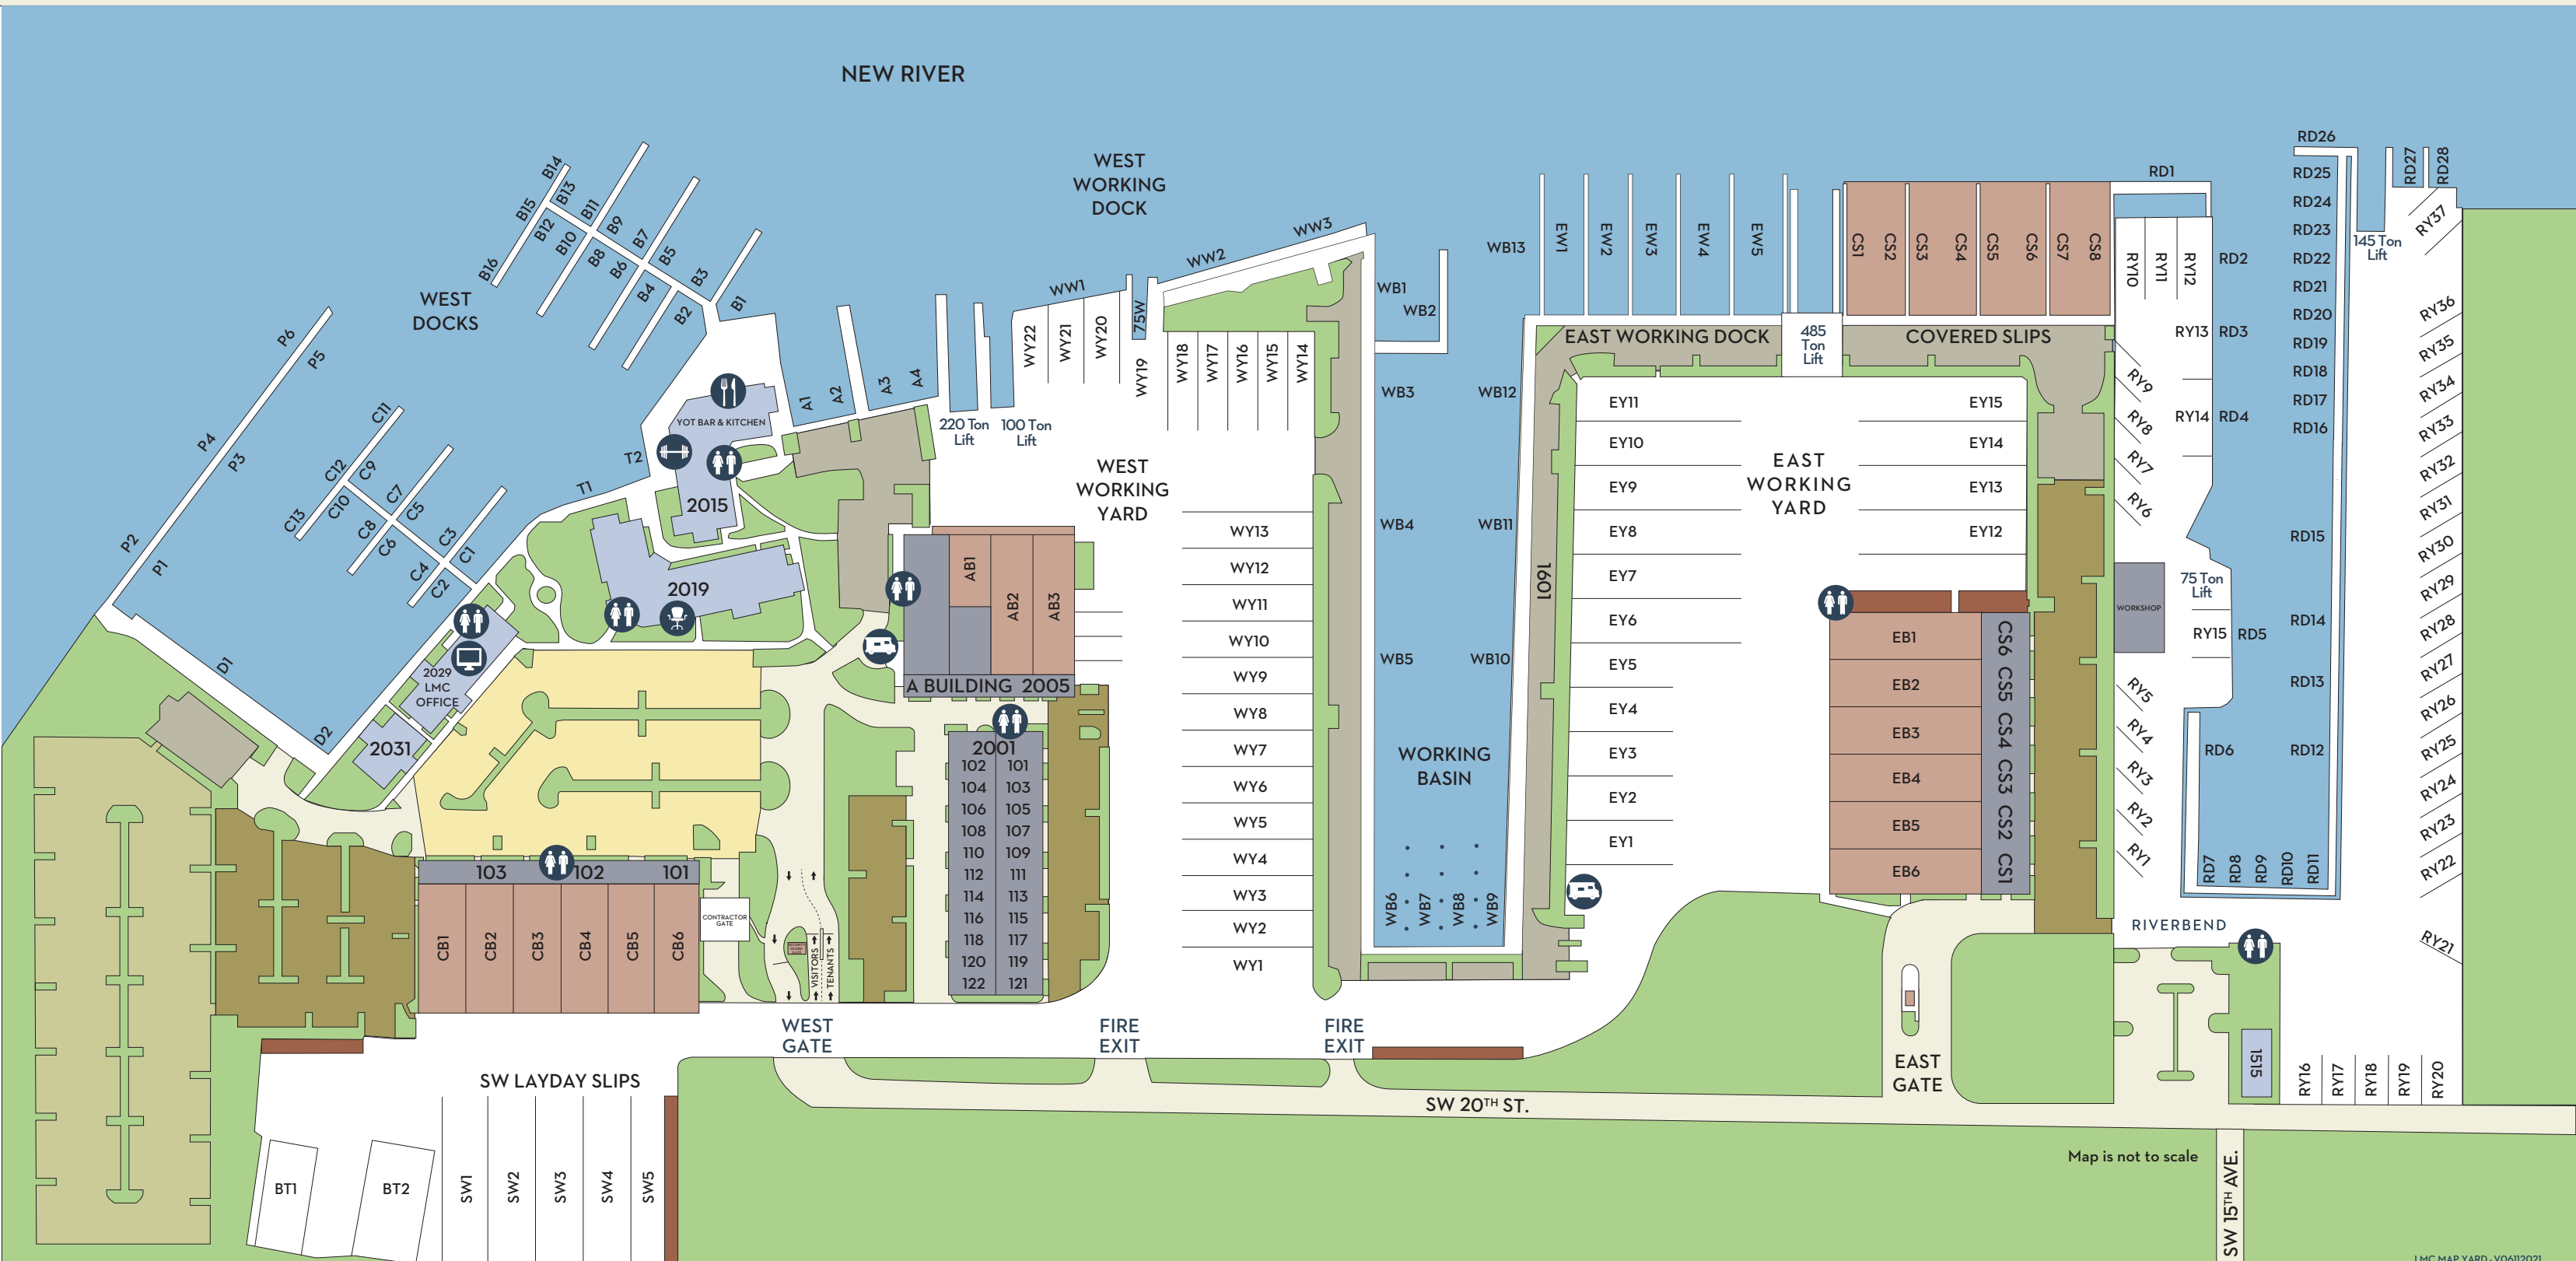

A YARD ABOVE

80°.099 WEST
26°.05.7 NORTH

- LMC MARINA OFFICE
 - YOT BAR & KITCHEN
 - GYM
 - RESTROOMS
 - FOOD TRUCKS
 - CREW OPEN WORK AREA
- CREW PARKING AREAS
 - GENERAL PARKING AREAS
 - WORKSHOP TENANT PARKING AREAS
 - OFFICE TENANT PARKING AREAS

Map is not to scale